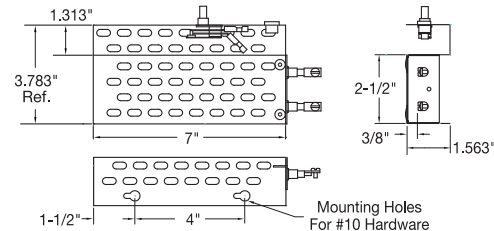

Design Features

- * Incoloy tubular heating element
- * Up to 15 w/in²
- * 10-32 terminals standard

EHT Tubular Enclosure Heaters — Type 2 Open Style

Stock Heaters

Wattage	Enclosure Heater			
	No Thermostat		With 30-150°F Thermostat	
	120V	240V	120V	240
100	EHT00029	—	EHT00030	—
150	EHT00031	—	EHT00032	—
250	EHT00033	EHT00046	EHT00034	EHT00047
350	EHT00035	EHT00048	EHT00036	EHT00049
400	EHT00052	EHT00050	EHT00053	EHT00051

Thermostat models include 36" HPN line cord

Design Features

- * Incoloy[®] tubular heating element
- * Available with 30-150°F thermostat prewired with 36" HPN line cord

Ordering Information

Catalog Heaters

Select a **Tubular Enclosure Heater** from the Standard Sizes and Ratings list above.

Custom Engineered/Manufactured Heaters

Standard lead time is 3 weeks. Please Specify the following:

- Size:** Provide the length and width of the perforated box desired.
- Wattage:** Tubular heater wattages up to 15 w/in²
- Termination:** Various terminations are available. Consult Tempco.
- Voltage:** All standard